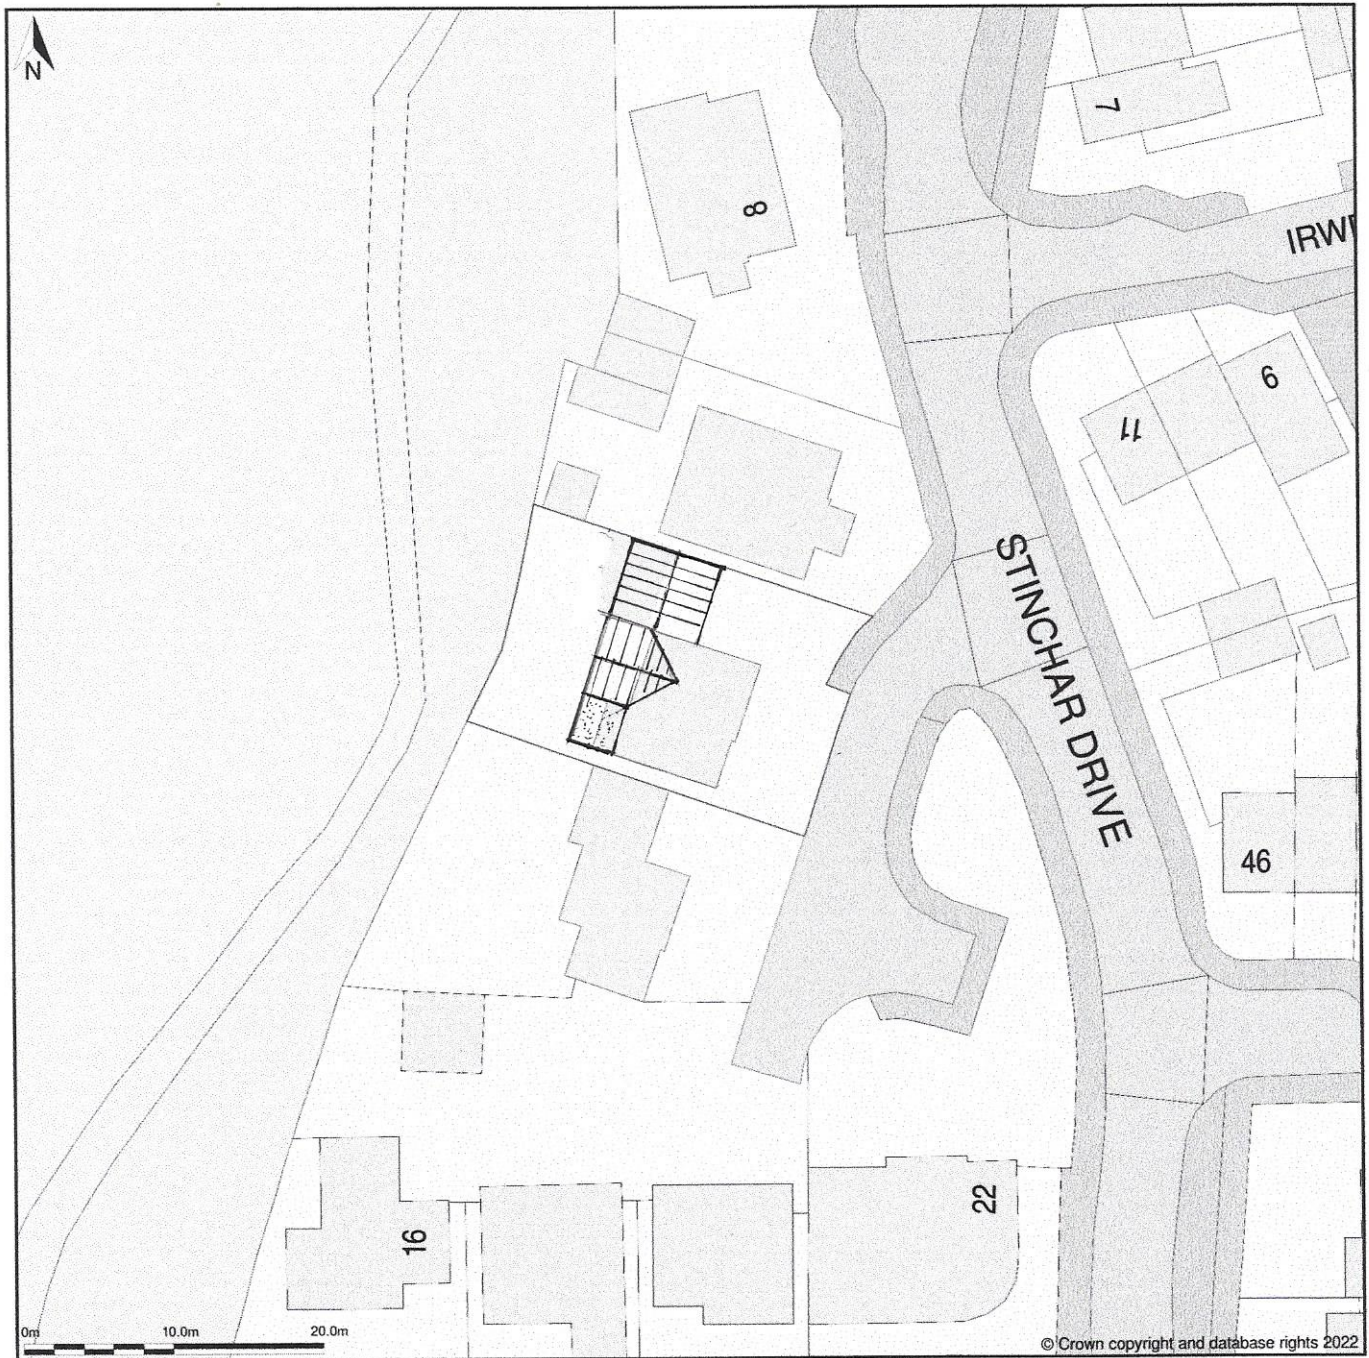

12, Stinchar Drive, Chandlers Ford, Hampshire, SO53 4QH

Block Plan shows area bounded by: 442389.02, 120306.97 442479.02, 120396.97 (at a scale of 1:500), OSGridRef: SU42432035. The representation of a road, track or path is no evidence of a right of way. The representation of features as lines is no evidence of a property boundary.

Produced on 25th Aug 2022 from the Ordnance Survey National Geographic Database and incorporating surveyed revision available at this date. Reproduction in whole or part is prohibited without the prior permission of Ordnance Survey. © Crown copyright 2022. Supplied by <https://www.buyaplan.co.uk> digital mapping a licensed Ordnance Survey partner (100053143). Unique plan reference: #00758147-2245B3